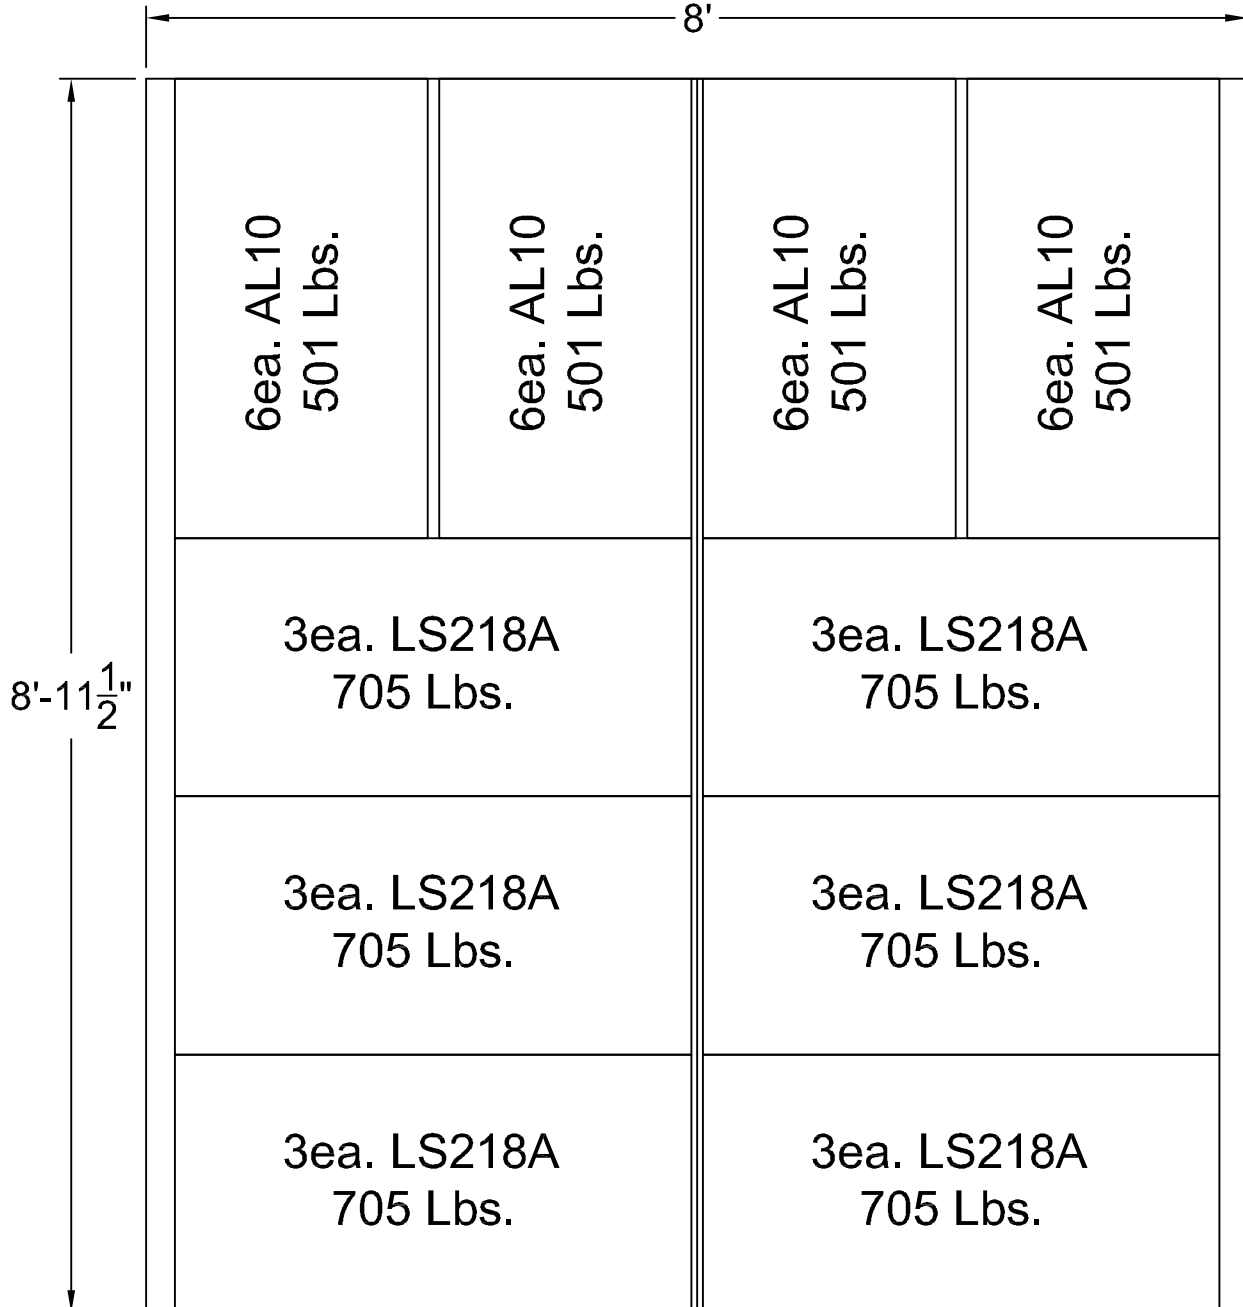

A-Line Acoustics

Truck Pack

24ea. AL10AXs and 18ea. LS218As

Fits in under 9 Linear feet of truck

Total Weight 6,234 Pounds

Manufacturing and Distribution

510 East Washington Street, Corry, PA 16407 Tel. 814-663-0600 Fax. 814-664-7429