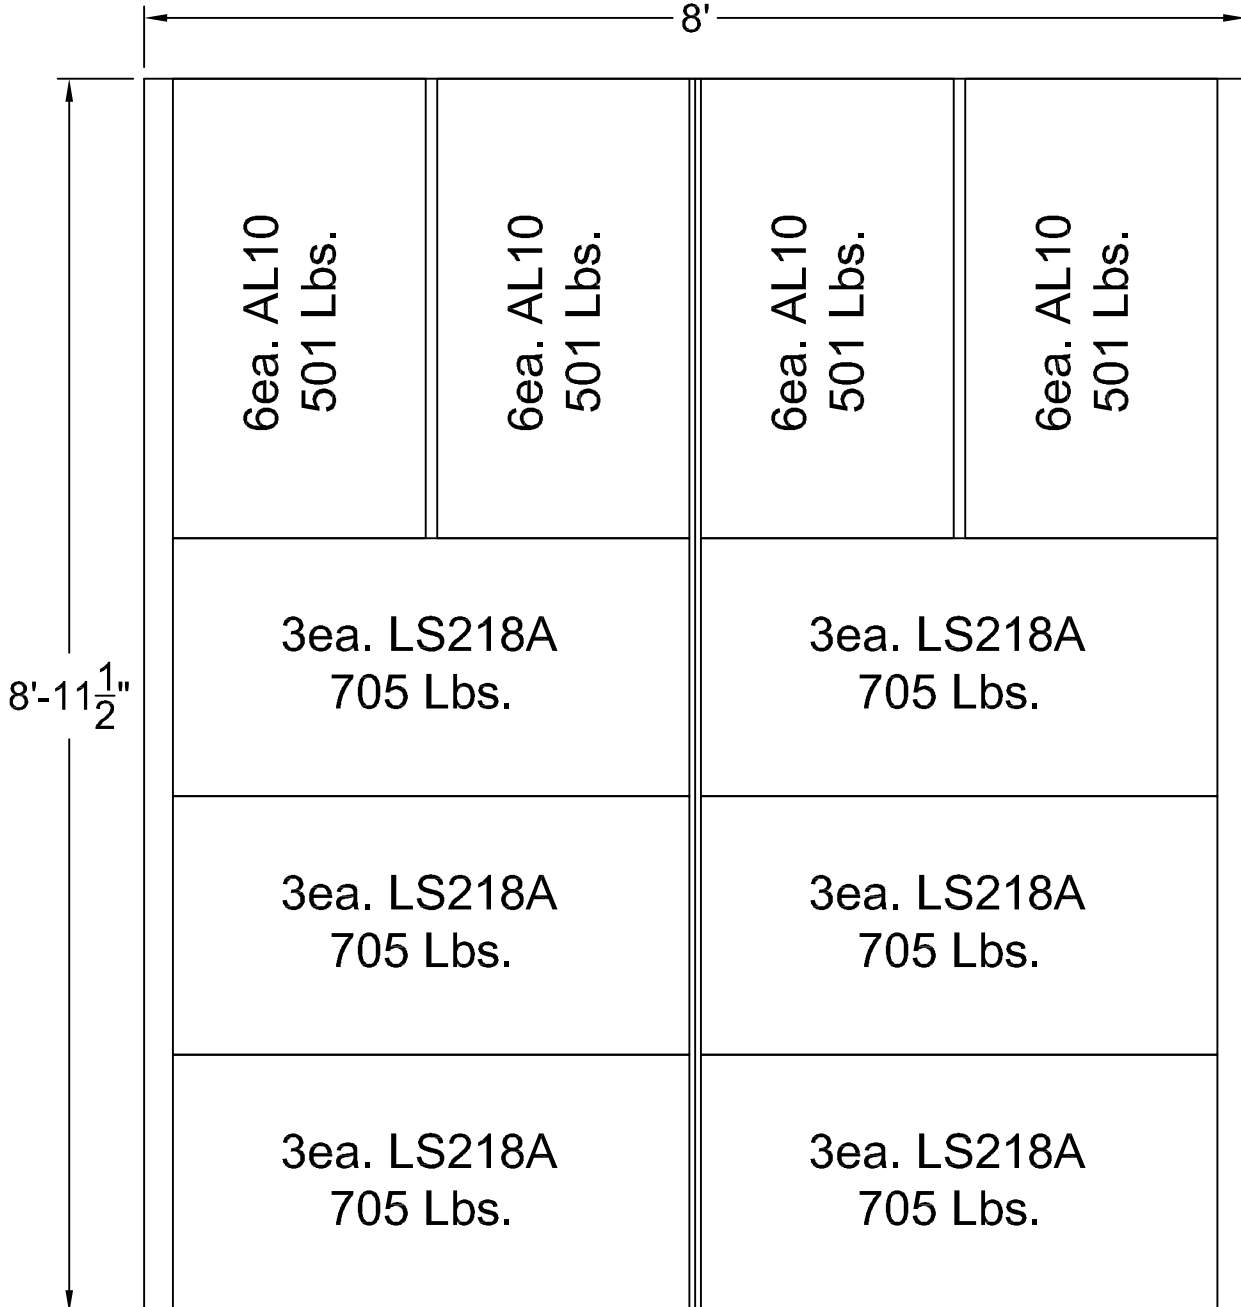

A-Line Acoustics

Truck Pack

24ea. AL10AXs and 18ea. LS218As

Fits in under 9 Linear feet of truck

Total Weight 6,234 Pounds

Manufacturing and Distribution

510 East Washington Street, Corry, PA 16407 Tel. 814-663-0600 Fax. 814-664-7429