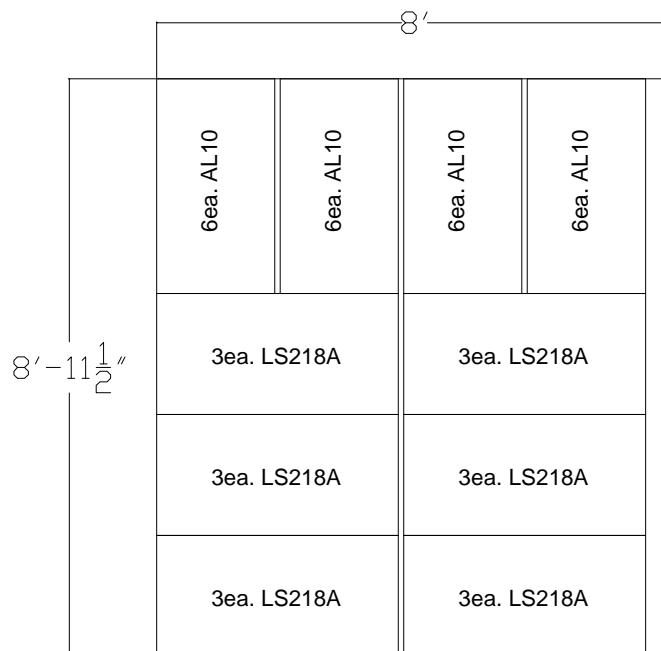

A-LineAcoustics.com

A-Line Acoustics Truck Pack

24ea. AL10AXs and 18ea. LS218A

Fits in under 9 feet

Manufacturing and Distribution

510 East Washington Street, Corry, PA 16407 Tel. 814-663-0600 Fax. 814-664-7429